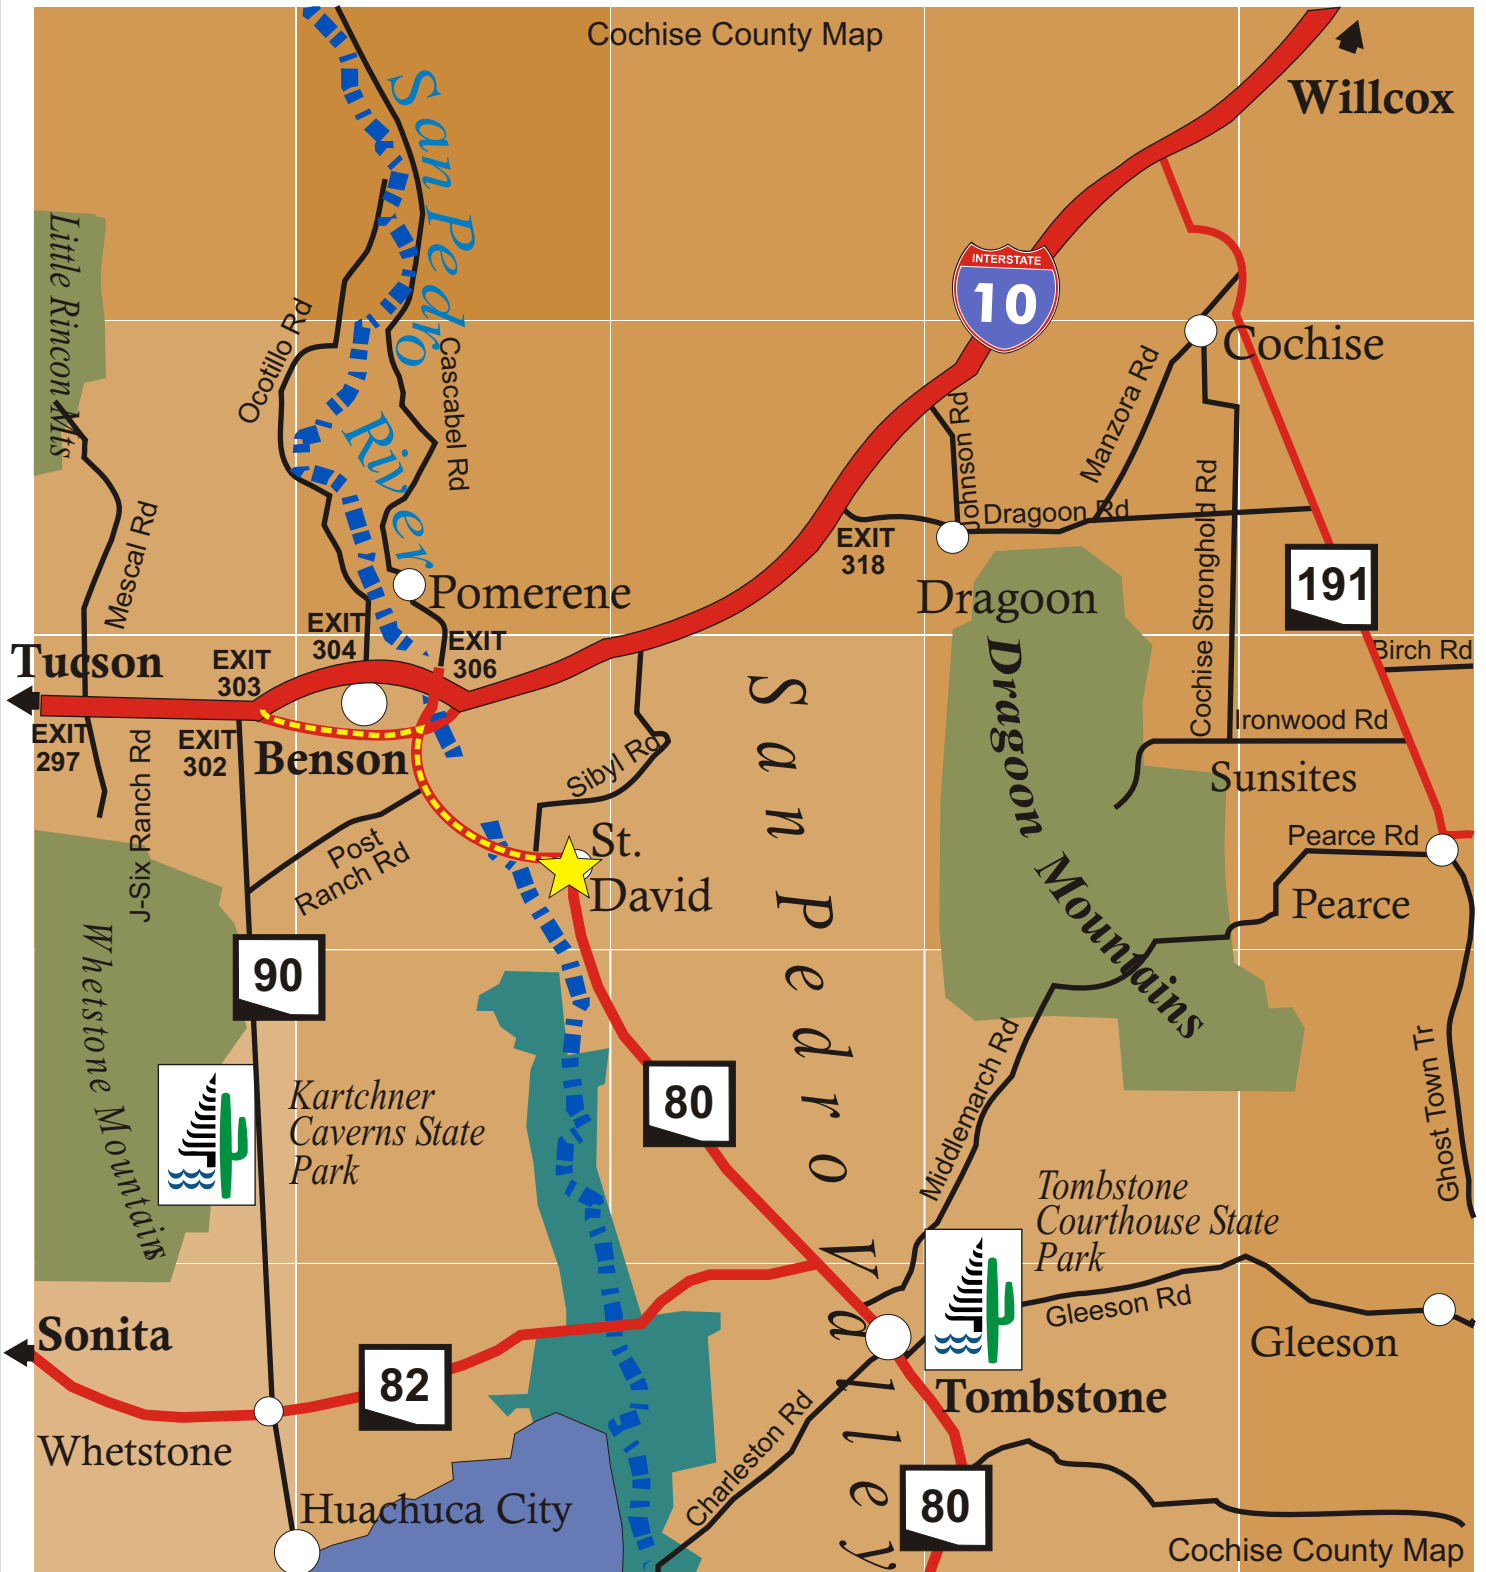

Gallery of Dreams Road Trip

Cochise County is 6,218 square miles.

From Interstate 10 East take Exit 303 (SR 80) 4th Street East through downtown Benson 2 1/4 miles where highway 80 takes a bend south. Continue on South SR 80 another 7 miles through the town of Saint David. Gallery of Dreams will be just before the bend. The Gallery of Dreams' address for GPS purposes is 247 E. Patton St David, AZ 85630 and they can be reached by phone at (520) 720-2649. Hours are Tuesday through Saturday 10 AM-5PM.